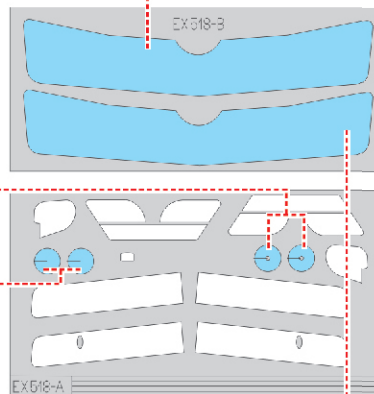

# Nieuport Ni-11 1/48

The die-cut mask for accurate canopy frame painting of the  
*Eduard* scale 1/48 KIT

**A 4 LIQUID MASK**

2 pcs. A 6

2 pcs. A 6

**A 4**

**A 5**

**A 16**

1

**A 5**

**A 16**

**A 3**

**A 3**

**LIQUID MASK**