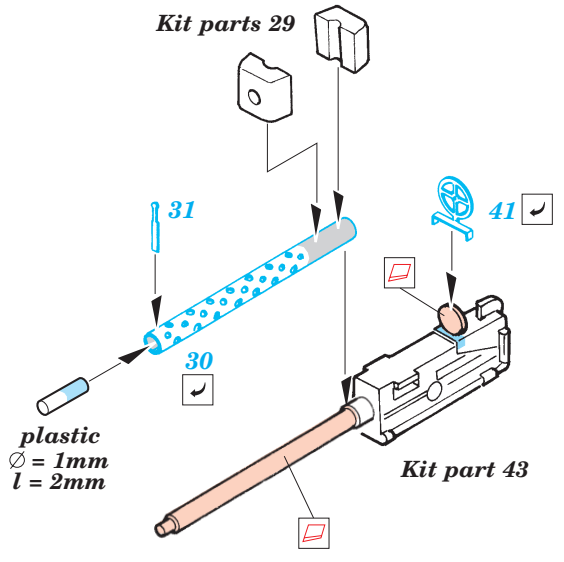

ORIGINAL KIT PARTS  
PŮVODNÍ DÍLY STAVEBNICE

PHOTO-ETCHED PARTS  
LEPTANÉ DÍLY

PARTS TO BE REMOVED  
DÍLY K ODSTRANĚNÍ

FILL  
TMELIT

Kit part 22

Kit part 22

Kit part 19

Kit part 19

D

D

5 sets D

Kit part 56

**LEFT FUSELAGE HALF**

**Kit parts 29**

plastic  
Ø = 1mm  
l = 2mm

**Kit part 43**

**RIGHT FUSELAGE HALF**

**Kit part 43**

References:  
Squadron/Signal No.5516 Walk Around B-17 Flying Fortress  
AeroDetail No.19 Boeing B-17G Flying Fortress