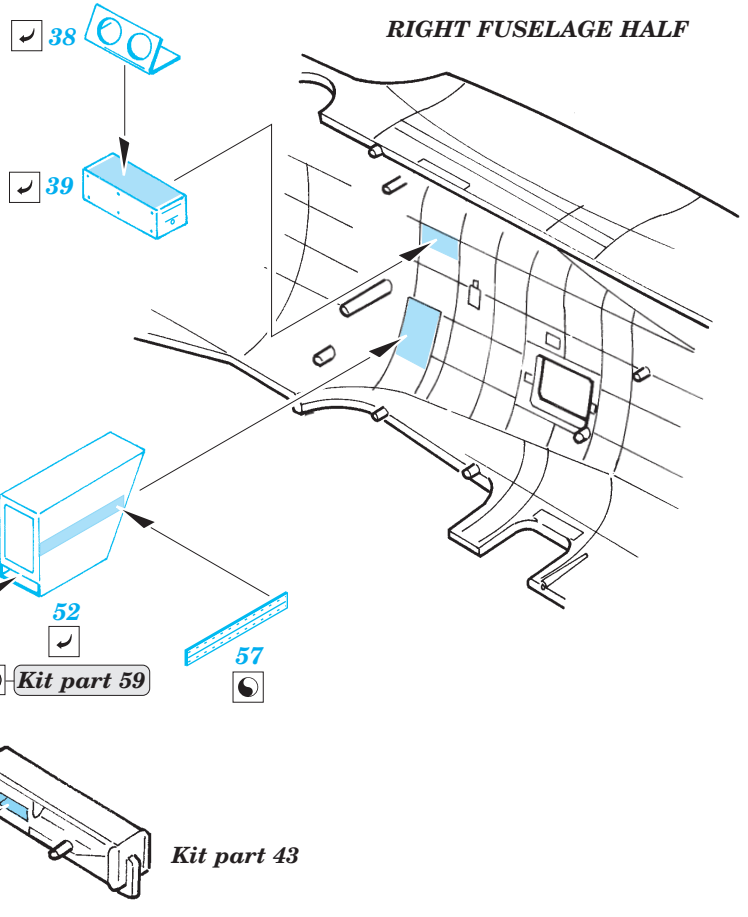

ORIGINAL KIT PARTS  
PŮVODNÍ DÍLY STAVEBNICE

PHOTO-ETCHED PARTS  
LEPTANÉ DÍLY

PARTS TO BE REMOVED  
DÍLY K ODSTRANĚNÍ

FILL  
TMELIT

Kit part 22

Kit part 22

Kit part 19

Kit part 19

D

D

5 sets D

Kit part 56

**LEFT FUSELAGE HALF**

**Kit parts 29**

plastic  
Ø = 1mm  
l = 2mm

**Kit part 43**

**RIGHT FUSELAGE HALF**

**Kit part 43**

References:  
Squadron/Signal No.5516 Walk Around B-17 Flying Fortress  
AeroDetail No.19 Boeing B-17G Flying Fortress