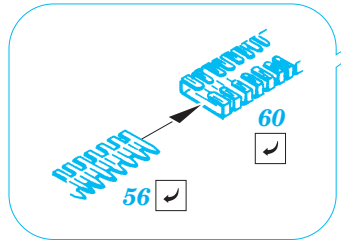

References:
Squadron/Signal No.5516 Walk Around B-17 Flying Fortress
AeroDetail No.19 Boeing B-17G Flying Fortress