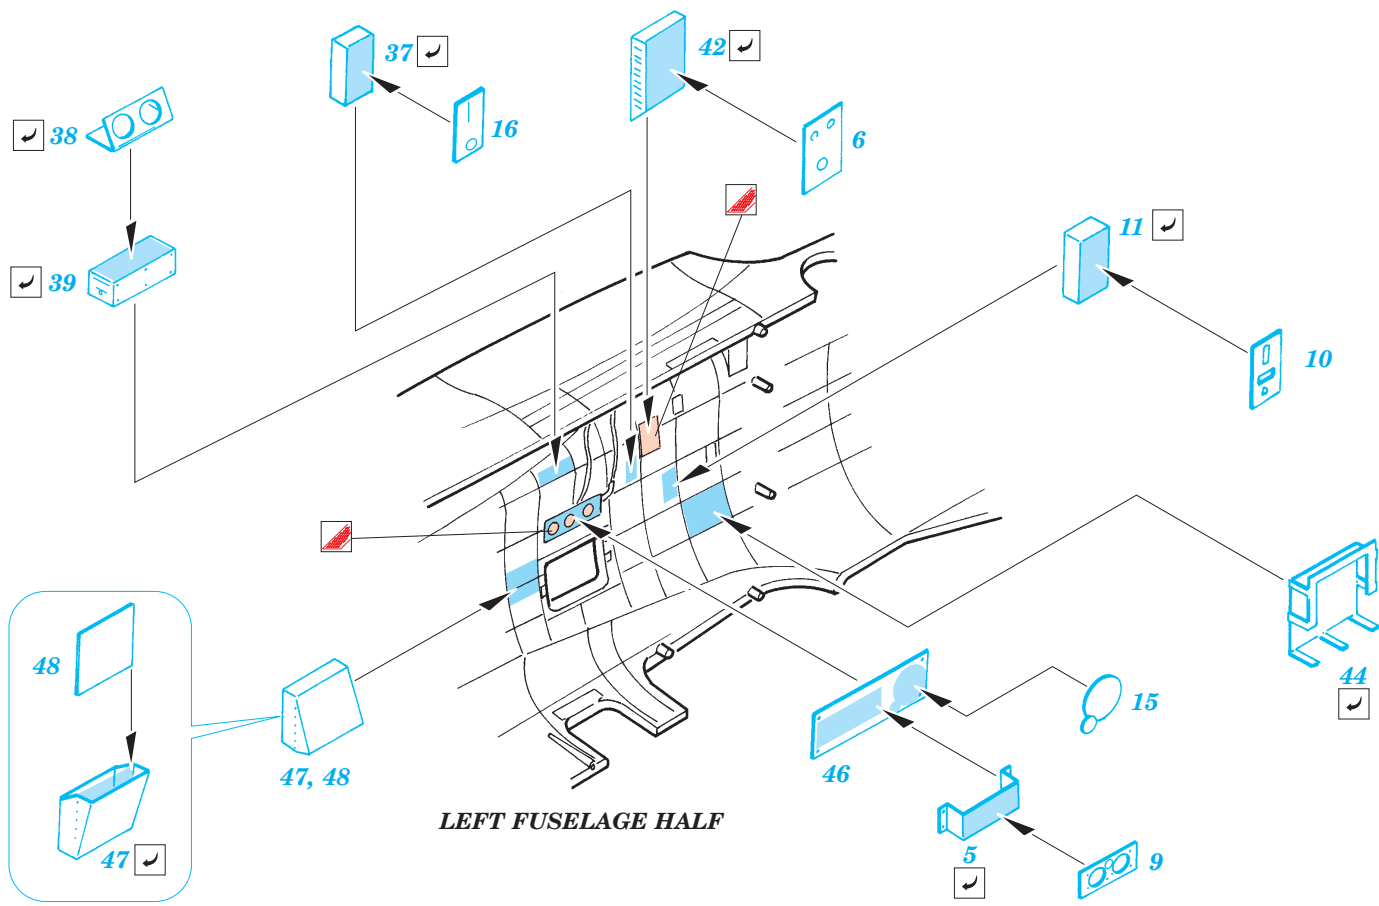

D

D

5 sets D

Kit part 56

**LEFT FUSELAGE HALF**

**Kit parts 29**

plastic  
Ø = 1mm  
l = 2mm

**Kit part 43**

**RIGHT FUSELAGE HALF**

**Kit part 43**

References:  
Squadron/Signal No.5516 Walk Around B-17 Flying Fortress  
AeroDetail No.19 Boeing B-17G Flying Fortress