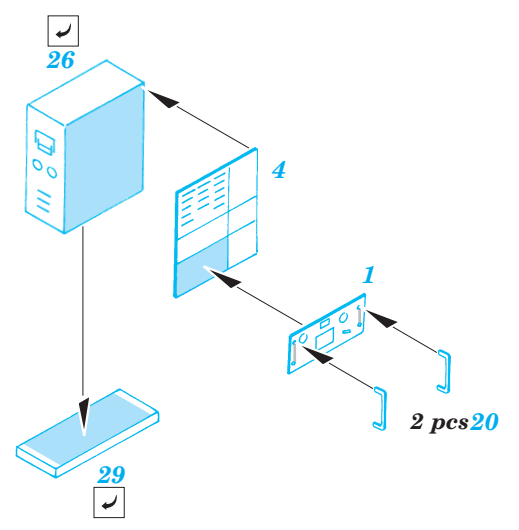

D

D

5 sets D

Kit part 56

**LEFT FUSELAGE HALF**

**Kit parts 29**

plastic  
Ø = 1mm  
l = 2mm

**Kit part 43**