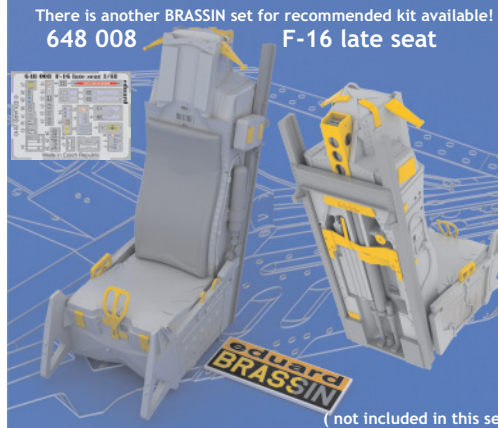

648 039 F-16 air brakes 1/48

For Tamiya kit

BRASSIN

BRASSIN

eduard