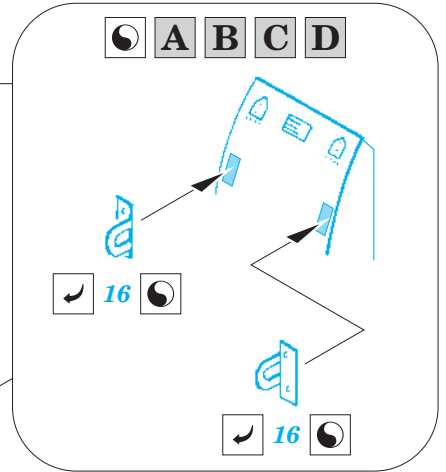

# Sunderland Mk.I maintenance platforms

eduard

72 554

1/72 scale detail set for ITALERI kit • sada detailů pro model 1/72 ITALERI

- APPLY EXPRESS MASK AND PAINT BEFORE GLUING  
POUŽIT EXPRESS MASK NABARVIT PŘED SLEPENÍM
- SYMMETRICAL ASSEMBLY  
SYMETRICKÁ MONTÁŽ
- REMOVE  
ODSTRANIT
- GRIND  
OBROUSIT
- DRILL HOLE  
VRTAT OTVOR
- BEND  
OHNOUT
- OPTION  
VOLBA
- REPLACE  
NAHRADIT

  ORIGINAL KIT PARTS  
 PŮVODNÍ DÍLY STAVEBNICE

  PHOTO-ETCHED PARTS  
 LEPTANÉ DÍLY

  PARTS TO BE REMOVED  
 DÍLY K ODSTRANĚNÍ

  FILL  
 TMELIT

For further detail sets look for **eduard** 72 552 Sunderland Mk.I surface panels  
(not included in this set)

For further detail sets look for **eduard** 72 551 Sunderland Mk.I bomb racks  
(not included in this set)

For further detail sets look for **eduard** 72 553 Sunderland Mk.I exterior  
(not included in this set)

For further detail sets look for **eduard** SS 472+ 73 472 Sunderland Mk.I interior  
(not included in this set)