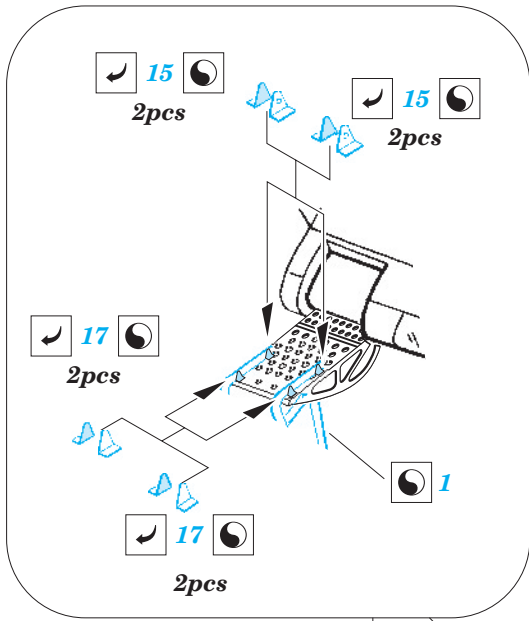

  ORIGINAL KIT PARTS  
 PŮVODNÍ DÍLY STAVEBNICE

  PHOTO-ETCHED PARTS  
 LEPTANÉ DÍLY

  PARTS TO BE REMOVED  
 DÍLY K ODSTRANĚNÍ

  FILL  
 TMELIT

For further detail sets look for **eduard** 72 552 Sunderland Mk.I surface panels  
(not included in this set)

For further detail sets look for **eduard** 72 551 Sunderland Mk.I bomb racks  
(not included in this set)

For further detail sets look for **eduard** 72 553 Sunderland Mk.I exterior  
(not included in this set)