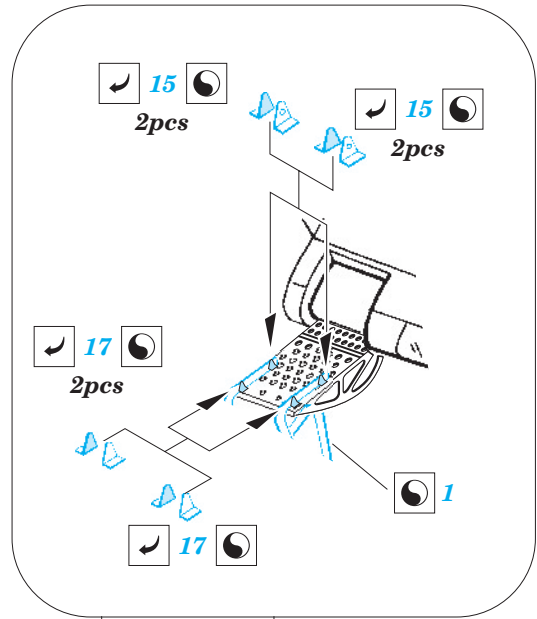

  ORIGINAL KIT PARTS  
 PŮVODNÍ DÍLY STAVEBNICE

  PHOTO-ETCHED PARTS  
 LEPTANÉ DÍLY

  PARTS TO BE REMOVED  
 DÍLY K ODSTRANĚNÍ

  FILL  
 TMELIT

For further detail sets look for **eduard** 72 552 Sunderland Mk.I surface panels  
(not included in this set)

For further detail sets look for **eduard** 72 551 Sunderland Mk.I bomb racks  
(not included in this set)

For further detail sets look for **eduard** 72 553 Sunderland Mk.I exterior  
(not included in this set)