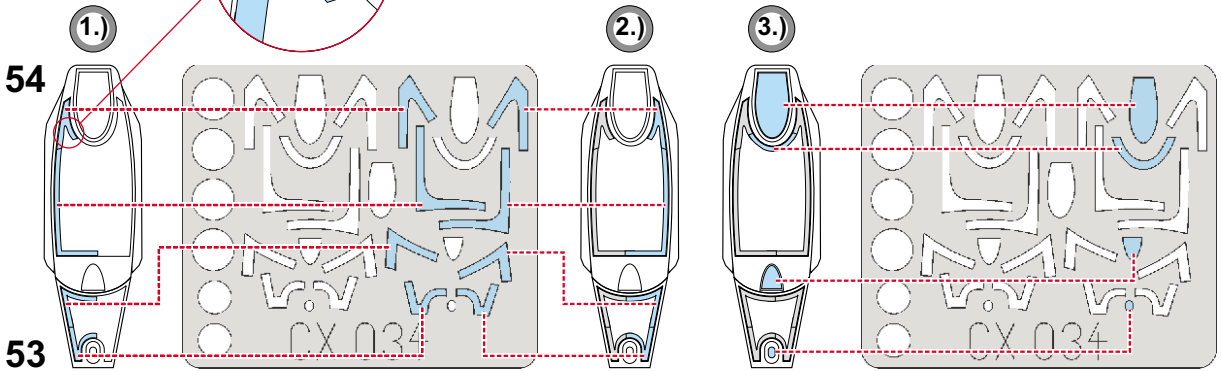

eduard
MASK

MiG-21F-13 Fishbed C 1/72

The die-cut mask for accurate canopy frame painting of the

Revell 1/72 KIT

CX 034