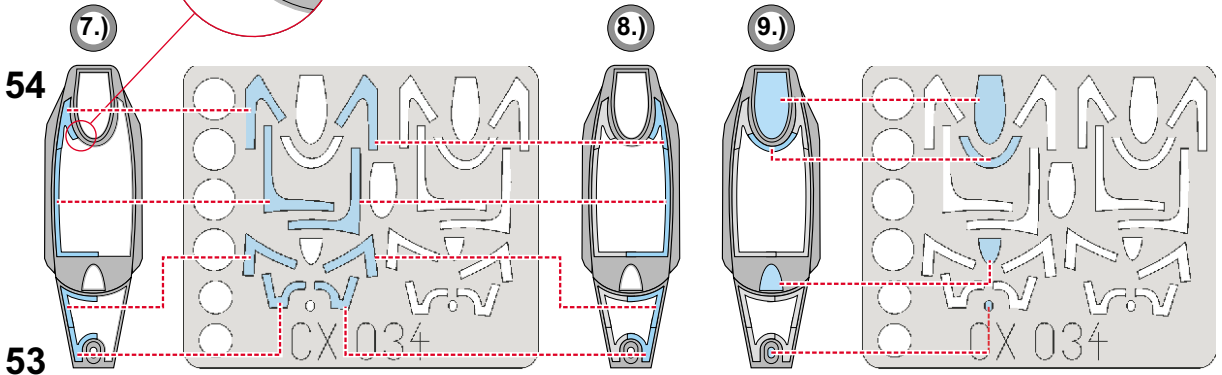

# MiG-21F-13 Fishbed C 1/72

The die-cut mask for accurate canopy frame painting of the

Revell 1/72 KIT

## CX 034

4.) INTERIOR COLOR

5.) RUBBER COLOR

6.) REMOVE MASK

10.) CAMOUFLAGE COLOR

11.) REMOVE MASK