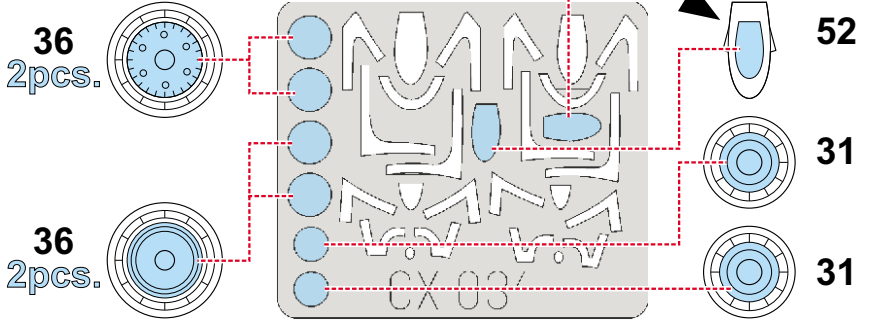

eduard
MASK

MiG-21F-13 Fishbed C 1/72

The die-cut mask for accurate canopy frame painting of the

Revell 1/72 KIT

CX 034