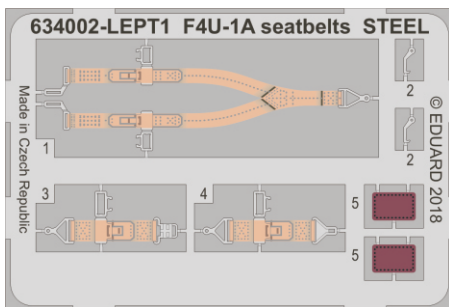

R1

R2

R3

Item #		Scale Recommended
634002	<b>F4U-1A</b>	1/32
		Tamiya

- BEND  
OHNOUT
- SYMMETRICAL ASSEMBLY  
SYMETRICKA MONTÁŽ
- GLUE  
PRILEPIT
- REVERSE SIDE  
OTOČIT

final assembly