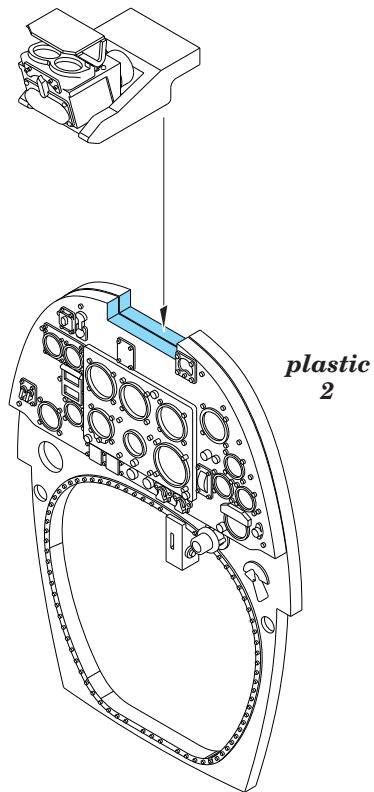

## Spitfire Mk.IX gunsight late

**BEST BRASS RESIN AROUND!**

**A** 3 pcs.

**CORRECT POSITION OF GUNSIGHT LATE**

**A**

=

- |  |   |  |                     |
|--|---|--|---------------------|
|  | REMOVE<br>ODSTRANIT                       |  | BEND<br>OHNOUT      |
|  | GRIND<br>OBROUSIT                         |  | OPTION<br>VOLBA     |
|  | DRILL HOLE<br>VRTAT OTVOR                 |  | REPLACE<br>NAHRADIT |
|  | SYMMETRICAL ASSEMBLY<br>SYMETRICKÁ MONTÁŽ |  |                     |
|  | SCRIBE THE PANEL AND HOLES<br>RYTI        |  |                     |
|  | REVERSE SIDE<br>OTOČIT                    |  |                     |