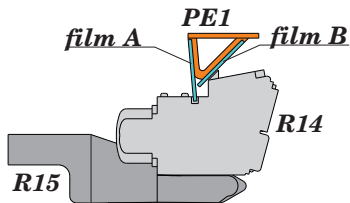

## Spitfire Mk.IX gunsight late

**BEST BRASS RESIN AROUND!**

**A** 3 pcs.

**CORRECT POSITION OF GUNSIGHT LATE**

**A**

=

- |  |   |  |                     |
|--|---|--|---------------------|
|  | REMOVE<br>ODSTRANIT                       |  | BEND<br>OHNOUT      |
|  | GRIND<br>OBROUSIT                         |  | OPTION<br>VOLBA     |
|  | DRILL HOLE<br>VRTAT OTVOR                 |  | REPLACE<br>NAHRADIT |
|  | SYMMETRICAL ASSEMBLY<br>SYMETRICKÁ MONTÁŽ |  |                     |
|  | SCRIBE THE PANEL AND HOLES<br>RYTI        |  |                     |
|  | REVERSE SIDE<br>OTOČIT                    |  |                     |