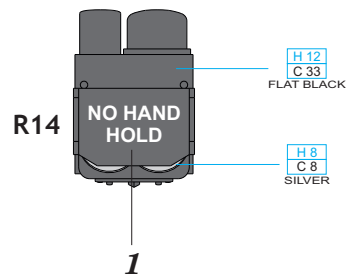

## Spitfire Mk.IX gunsight late

**BEST BRASS RESIN AROUND!**

**A** 3 pcs.

**CORRECT POSITION OF GUNSIGHT LATE**

**A**

=

- |  |   |  |                     |
|--|---|--|---------------------|
|  | REMOVE<br>ODSTRANIT                       |  | BEND<br>OHNOUT      |
|  | GRIND<br>OBROUSIT                         |  | OPTION<br>VOLBA     |
|  | DRILL HOLE<br>VRTAT OTVOR                 |  | REPLACE<br>NAHRADIT |
|  | SYMMETRICAL ASSEMBLY<br>SYMETRICKÁ MONTÁŽ |  |                     |
|  | SCRIBE THE PANEL AND HOLES<br>RYTI        |  |                     |
|  | REVERSE SIDE<br>OTOČIT                    |  |                     |