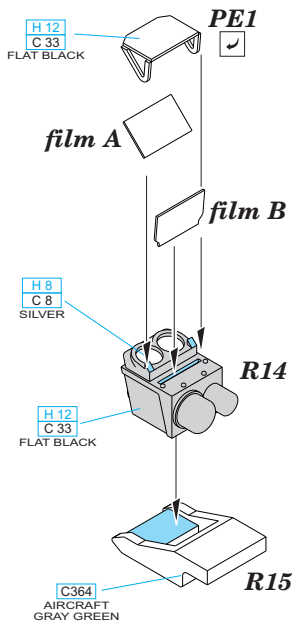

## Spitfire Mk.IX gunsight late

**BEST BRASS RESIN AROUND!**

**A** 3 pcs.

**CORRECT POSITION OF GUNSIGHT LATE**

**A**

=

- |  |   |  |                     |
|--|---|--|---------------------|
|  | REMOVE<br>ODSTRANIT                       |  | BEND<br>OHNOUT      |
|  | GRIND<br>OBROUSIT                         |  | OPTION<br>VOLBA     |
|  | DRILL HOLE<br>VRTAT OTVOR                 |  | REPLACE<br>NAHRADIT |
|  | SYMMETRICAL ASSEMBLY<br>SYMETRICKÁ MONTÁŽ |  |                     |
|  | SCRIBE THE PANEL AND HOLES<br>RYTI        |  |                     |
|  | REVERSE SIDE<br>OTOČIT                    |  |                     |