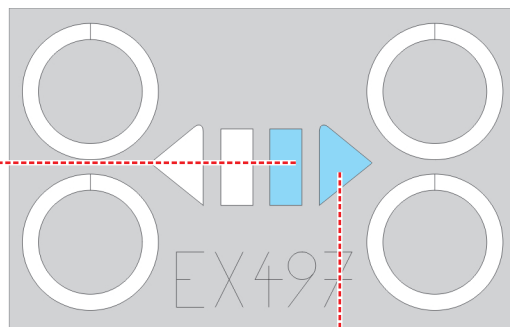

eduard
MASK

EX 497

I-153 Chaika 1/48

The die-cut mask for accurate canopy frame painting of the
ICM 48095 *scale 1/48 KIT*

2.)

C1

3.)