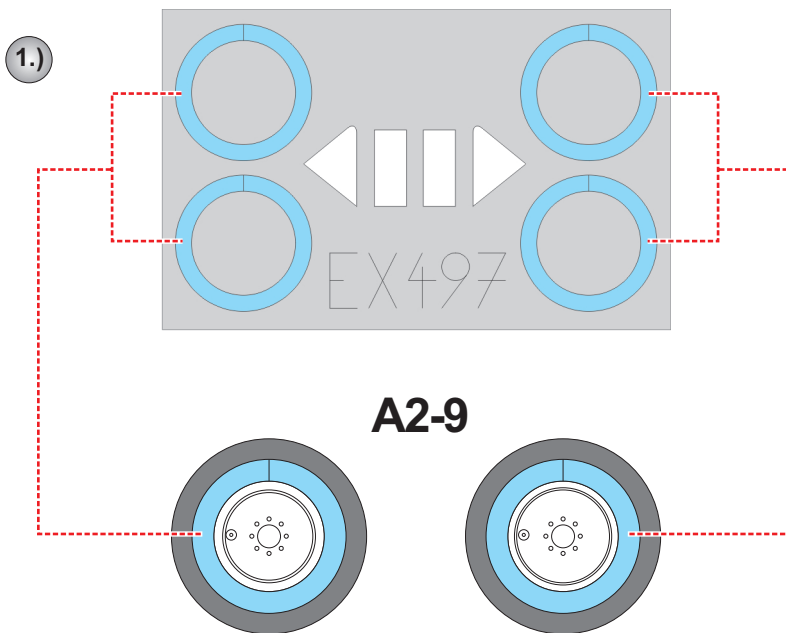

eduard
MASK

EX 497

I-153 Chaika 1/48

The die-cut mask for accurate canopy frame painting of the
ICM 48095 *scale 1/48 KIT*

2.)

C1

3.)