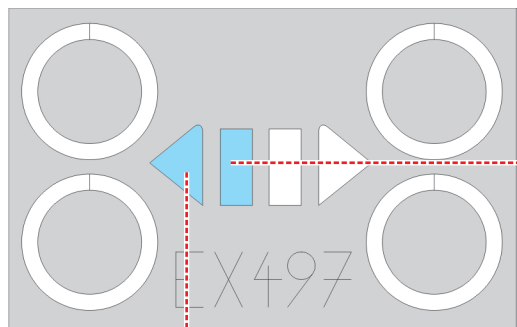

eduard
MASK

EX 497

I-153 Chaika 1/48

The die-cut mask for accurate canopy frame painting of the
ICM 48095 *scale 1/48 KIT*

2.)

C1

3.)