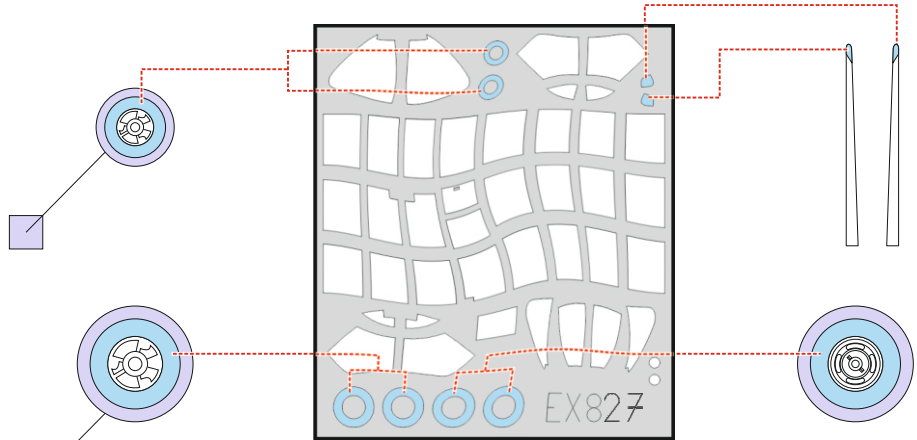

# Z-126 TFace

EX 827

for kit **EDUARD**

scale **1/48**

LIQUID MASK

OUTSIDE

INSIDE