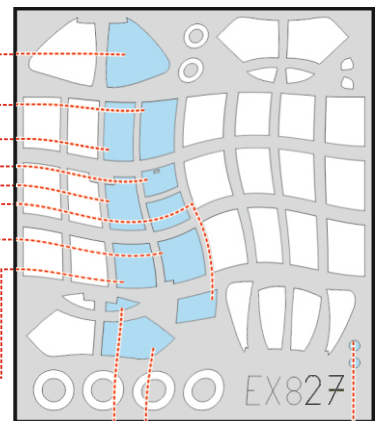

# Z-126 TFace

EX 827

for kit **EDUARD**

scale **1/48**

LIQUID MASK

OUTSIDE

INSIDE