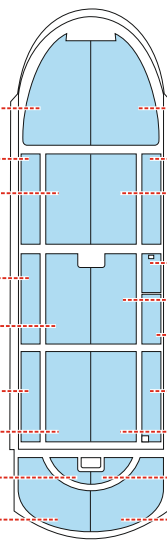

# Z-126 TFace

EX 827

for kit **EDUARD**

scale **1/48**

LIQUID MASK

OUTSIDE

INSIDE