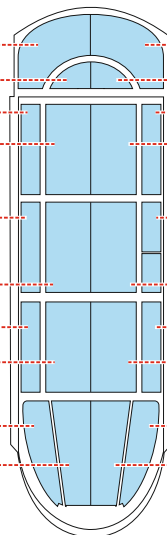

# Z-126 TFace

EX 827

for kit **EDUARD**

scale **1/48**

LIQUID MASK

OUTSIDE

INSIDE