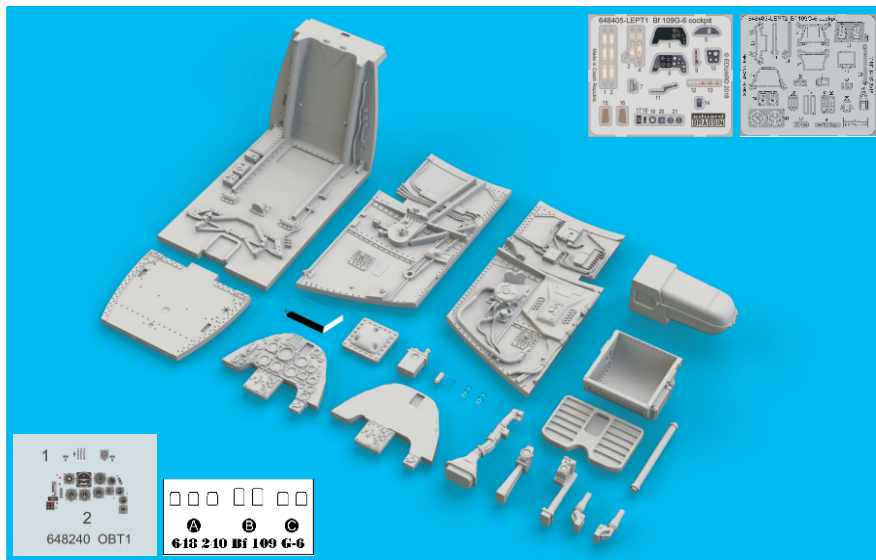

BEST ~~BRASS~~ RESIN AROUND!