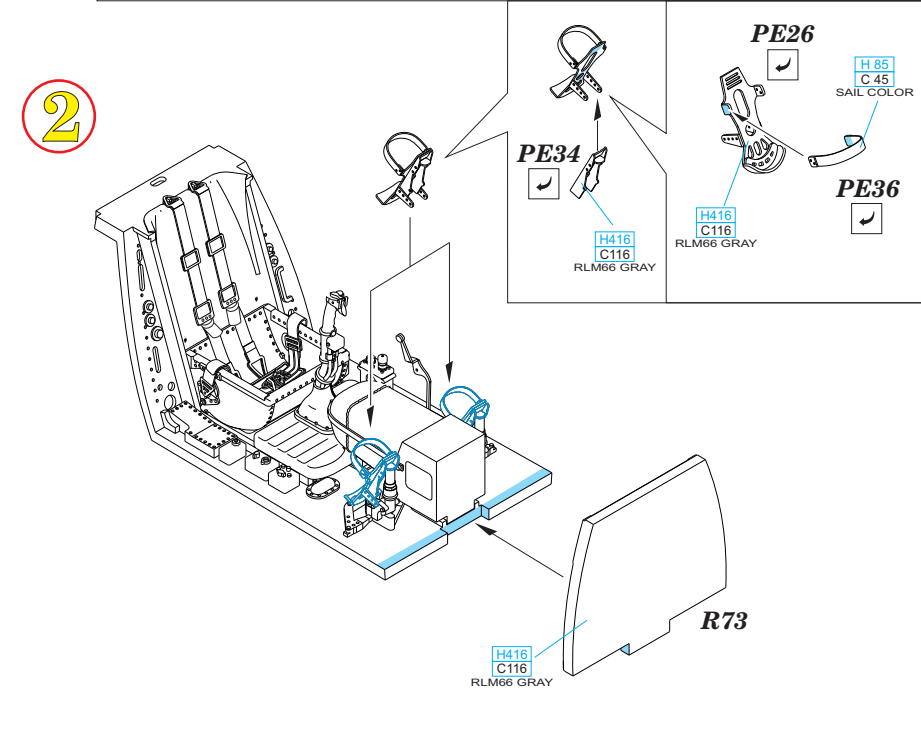

REMOVE ODSTRANIT	BEND OHNOUT	SYMMETRICAL ASSEMBLY SYMETRICKÁ MONTÁŽ
GRIND OBROUSIT	OPTION VOLBA	SCRIBE THE PANEL AND HOLES RYTI
DRILL HOLE VRTAT OTVOR	REPLACE NAHRADIT	REVERSE SIDE OTOČIT