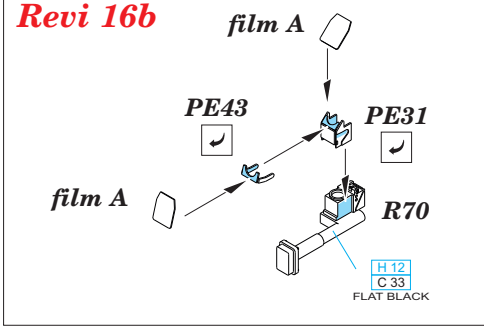

3

D

CORRECT POSITION

Revi 16b

5

Revi 12c

4