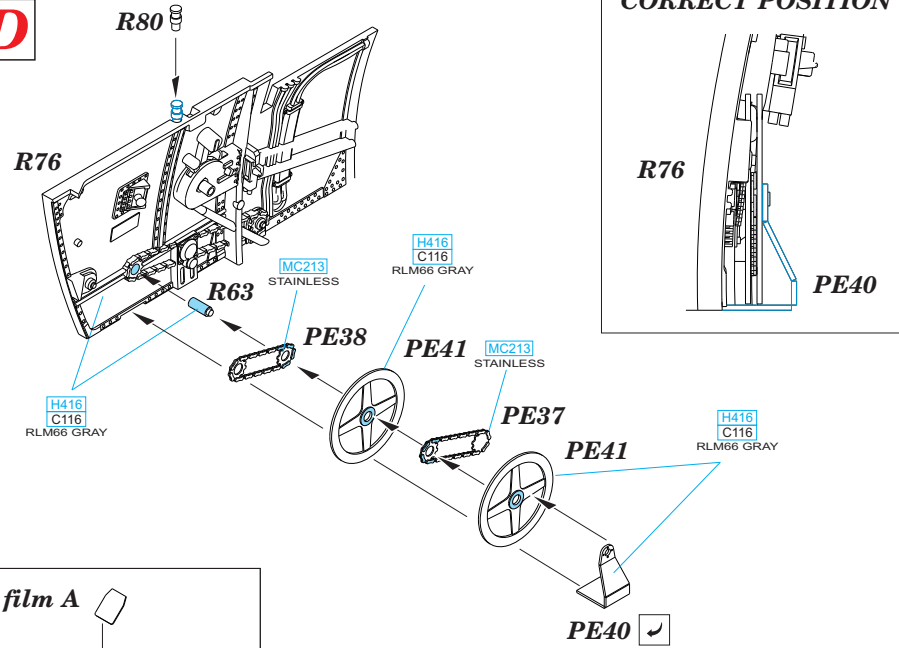

3

D

CORRECT POSITION

Revi 16b

5

Revi 12c

4