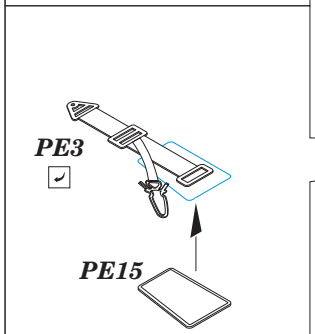

REMOVE ODSTRANIT	BEND OHNOUT	SYMMETRICAL ASSEMBLY SYMETRICKÁ MONTÁŽ
GRIND OBROUSIT	OPTION VOLBA	SCRIBE THE PANEL AND HOLES RYTI
DRILL HOLE VRTAT OTVOR	REPLACE NAHRADIT	REVERSE SIDE OTOČIT