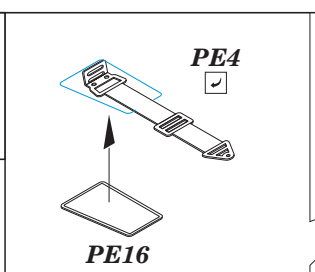

REMOVE ODSTRANIT	BEND OHNOUT	SYMMETRICAL ASSEMBLY SYMETRICKÁ MONTÁŽ
GRIND OBROUSIT	OPTION VOLBA	SCRIBE THE PANEL AND HOLES RYTI
DRILL HOLE VRTAT OTVOR	REPLACE NAHRADIT	REVERSE SIDE OTOČIT