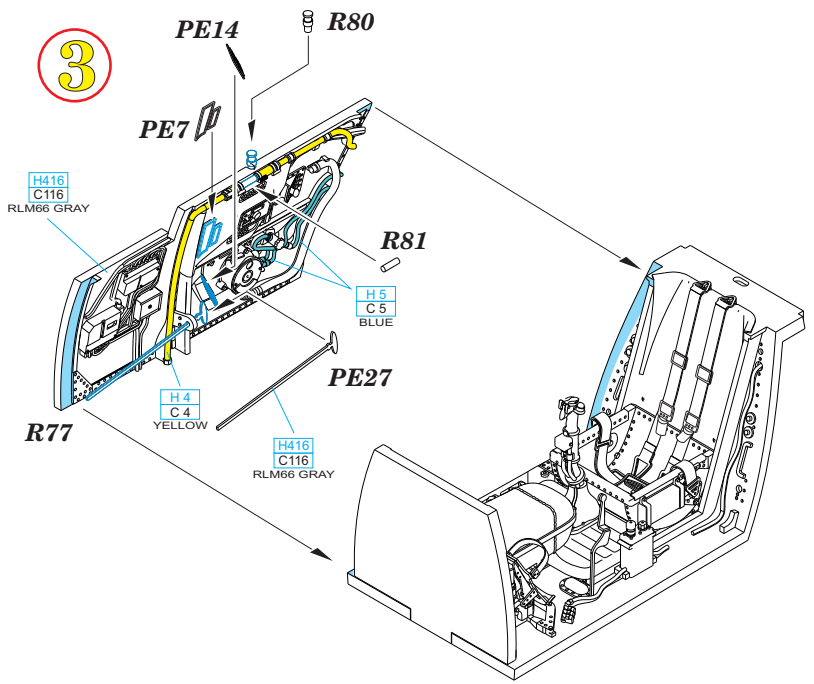

3

D

CORRECT POSITION

Revi 16b

5

Revi 12c

4