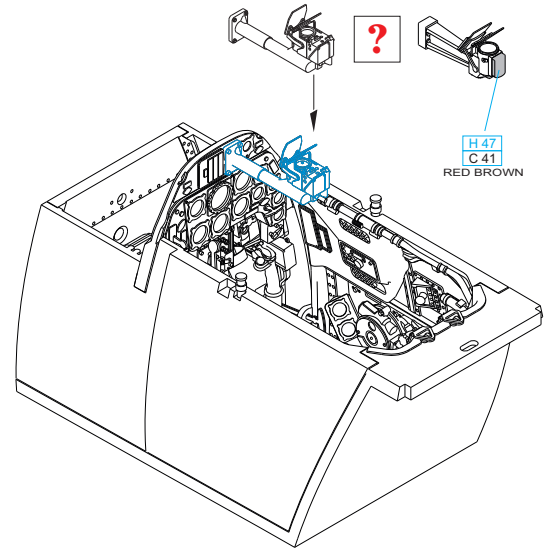

3

D

CORRECT POSITION

Revi 16b

5

Revi 12c

4