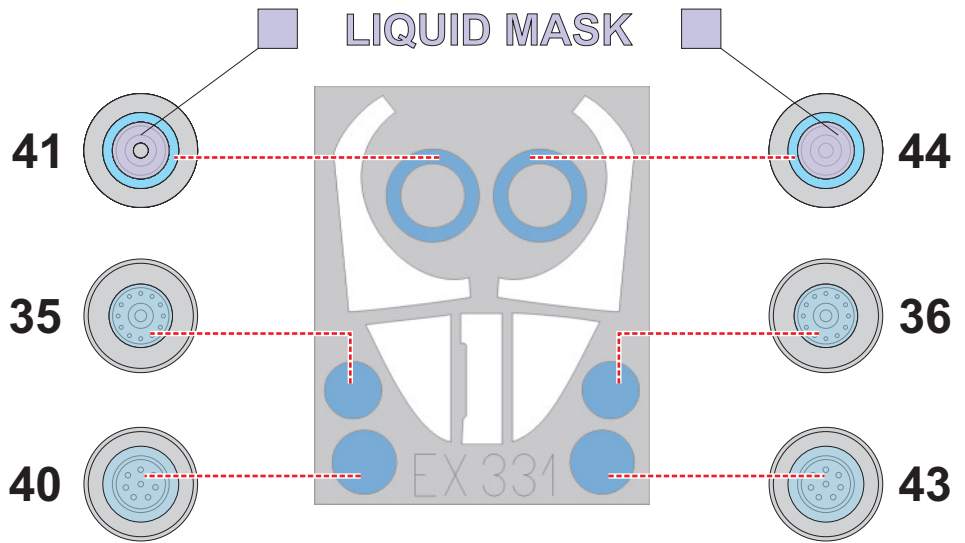

eduard
MASK

EX 331

Sea Harrier FA.2 1/48

The die-cut mask for accurate canopy frame painting of the
Airfix scale 1/48 KIT

25

23

1.)

2.)

LIQUID MASK

23

25

3.)