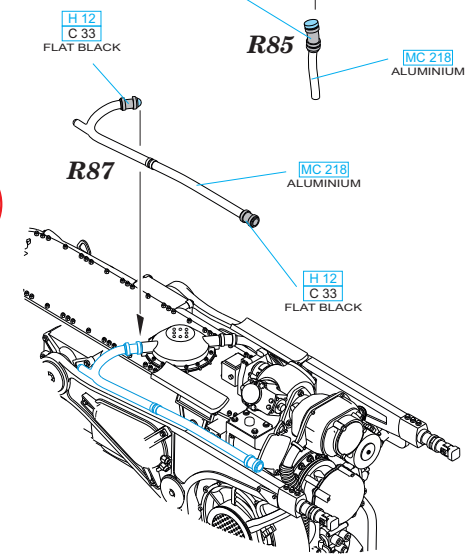

8

R76

MC 218
ALUMINIUM

R41

C 92
SEMI GLOSS
BLACK

PE6

C 92
SEMI GLOSS
BLACK

H 12
C 33
FLAT BLACK

D

H 70
C 60
RLM02 GRAY

D