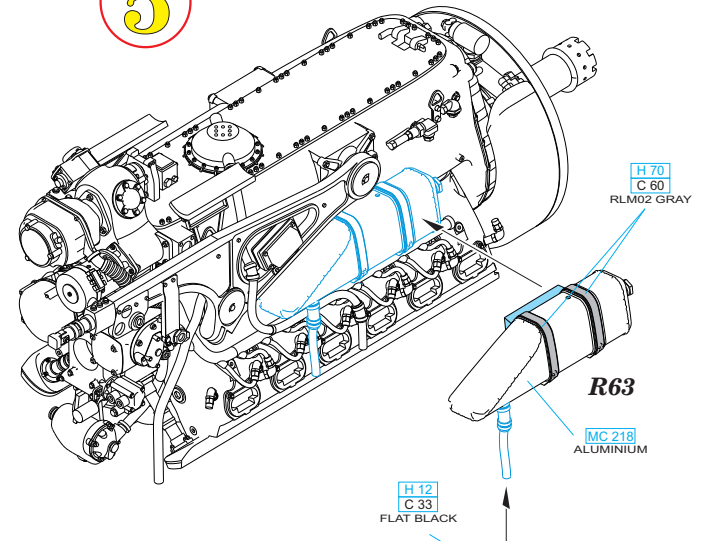

C

PE10

PE part 1
PE part 2

4

5

C

PE11

C 92
SEMI GLOSS
BLACK

6

7

8

R76

MC 218
ALUMINIUM

R41

C 92
SEMI GLOSS
BLACK

PE6

C 92
SEMI GLOSS
BLACK

H 12
C 33
FLAT BLACK

D

H 70
C 60
RLM02 GRAY

D

R38

MC 218
ALUMINIUM

R77