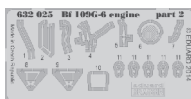

632 025 Bf 109G-6 engine

For Revell kit - pro stavebnici Revell

1/32 scale

GSI Creos (GUNZE)		Mr.METAL COLOR	
AQUEOUS	Mr.COLOR	Mr.METAL COLOR	
[H 12]	[C 33]	[MC211]	CHROME SILVER
[H 33]	[C 81]	[MC214]	DARK IRON
[H 70]	[C 60]	[MC218]	ALUMINIUM
	[C 92]		
			FLAT BLACK
			RUSSET
			RLM02 GRAY
			SEMI GLOSS BLACK

This product contains metal and resin detail parts for upgrading scale plastic models. When selecting this set make sure that it is for the kit mentioned in product name as these sets are made specifically for that kit. When upgrading the model some cutting or corrections may be necessary for parts to fit accurately. **WARNING!** This set contains small and sharp parts. Work carefully in a ventilated and well-lit room. Safety glasses are recommended. This product is not suitable for children below 14 years of age.

Tento výrobek obsahuje leptané a odlévané detaily pro úpravu a vylepšení plastického modelu. Při výběru sady kovových detailů zkontrolujte, zda je určena pro model, který chcete upravit. Model, pro který je sada určena, je uveden u názvu výrobku. Pro přesnou aplikaci kovových a odlévaných dílů může být zapotřebí upravit díly upravovaného modelu. **POZOR!** Sada obsahuje malé ostré díly. Pracujte ve větrané a dobře osvětlené místnosti. Doporučujeme použití ochranných brýlí. Tento výrobek není vhodný pro děti mladší 14 let.

eduard
435 21 Obrnice 170
Czech Republic

632 025 Bf 109G-6 engine

For Revell kit - pro stavebnici Revell

1/32

www.eduard.com

BEST ~~BRASS~~ RESIN AROUND!