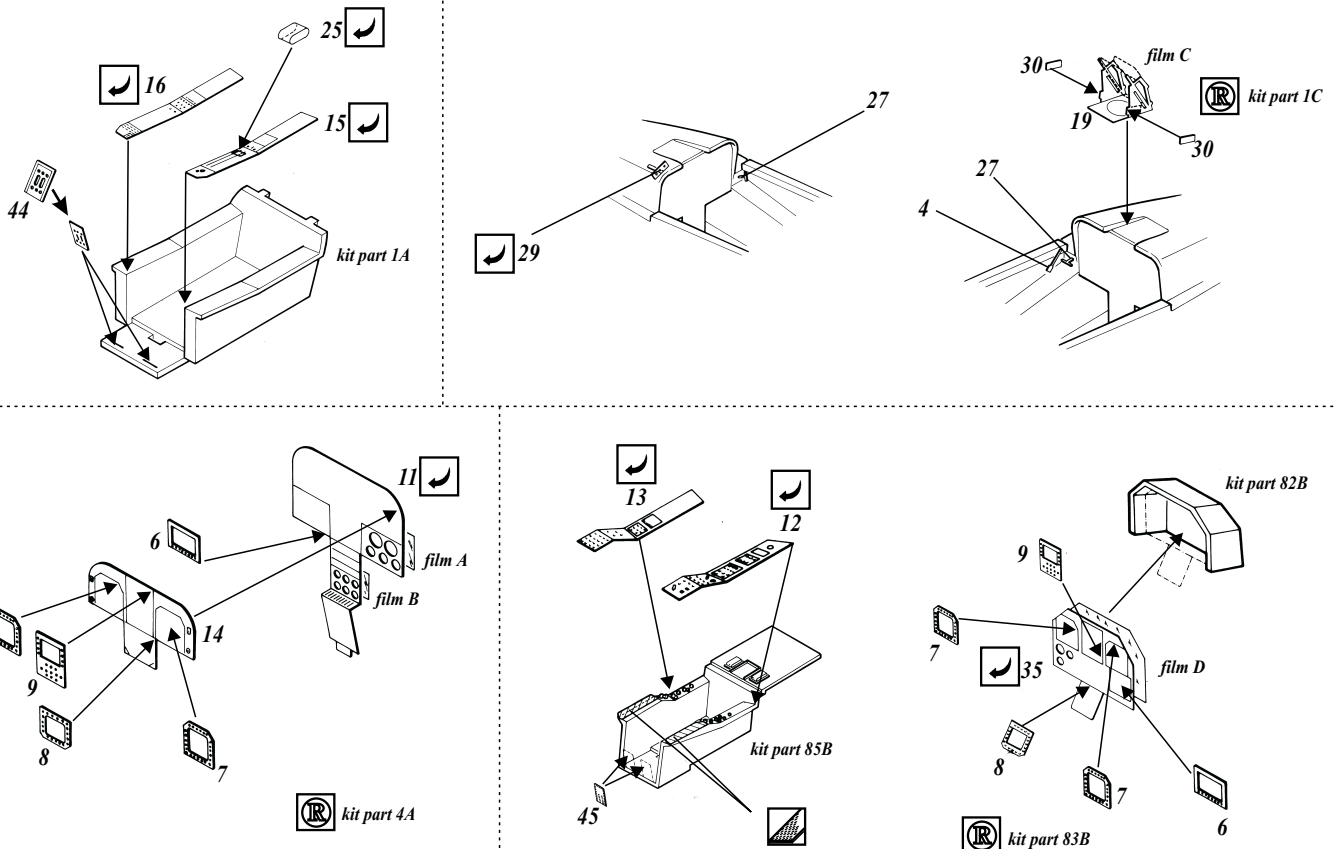

F-18F Super Hornet

1/72 scale detail set for Italeri kit

72 329

- OPPOSITE SIDE
- REMOVE
- BEND
- REPLACE
- GRIND
- OPTION

A EJECTION SEAT

B COCKPIT