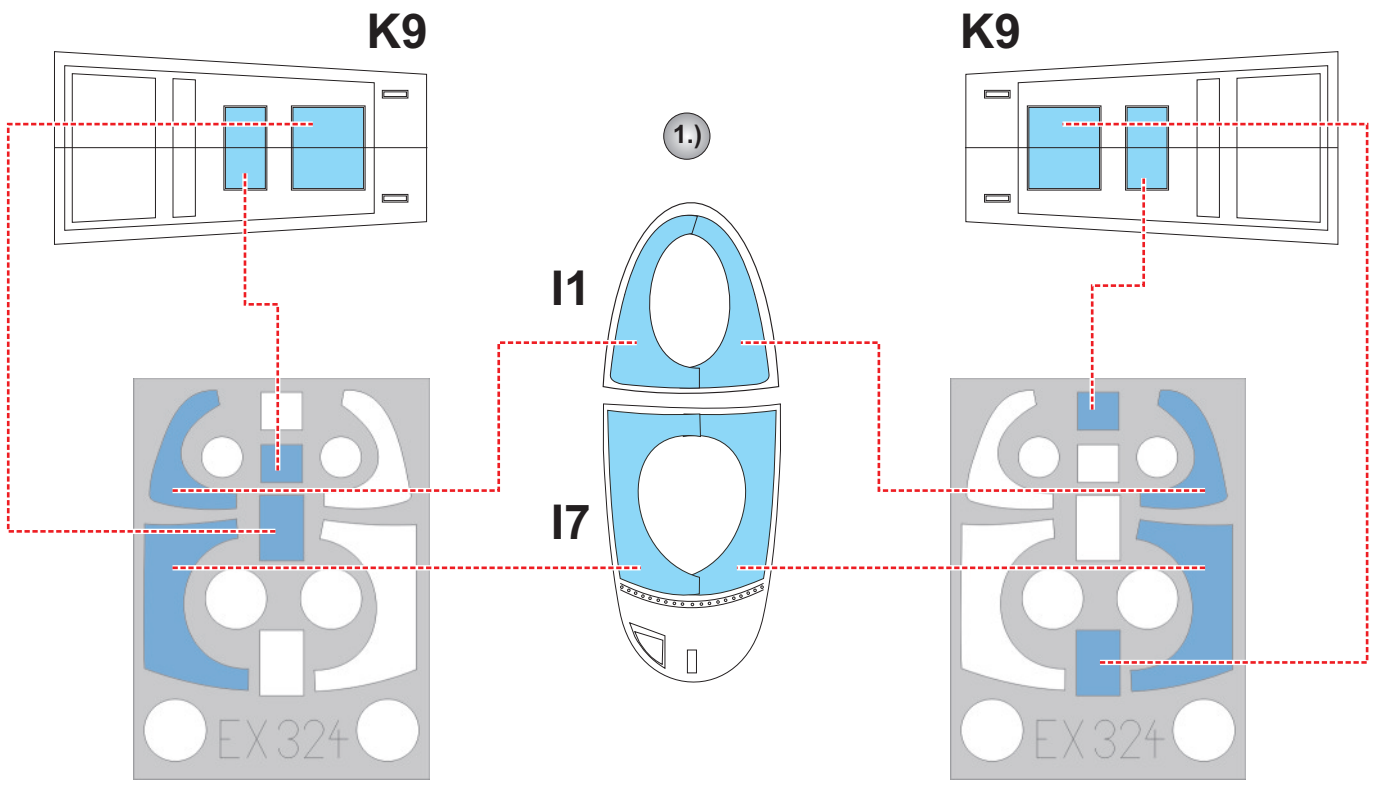

**eduard**  
**MASK**

**EX 324**

# RF-5E 1/48

The die-cut mask for accurate canopy frame painting of the  
*AFV Club* scale 1/48 KIT

2.) LIQUID MASK ■