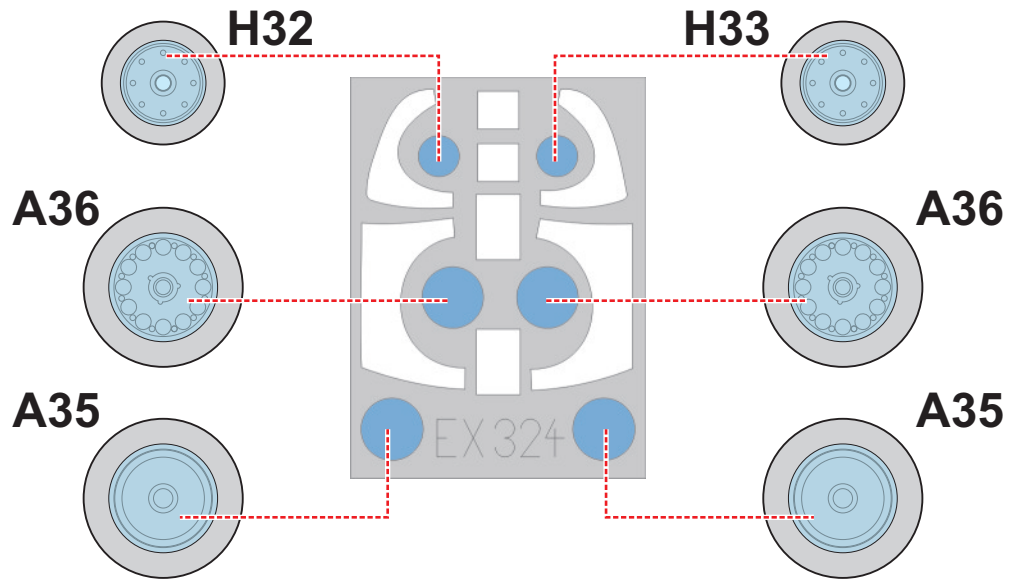

**eduard**  
**MASK**

**EX 324**

# RF-5E 1/48

The die-cut mask for accurate canopy frame painting of the  
*AFV Club* scale 1/48 KIT

2.) LIQUID MASK ■