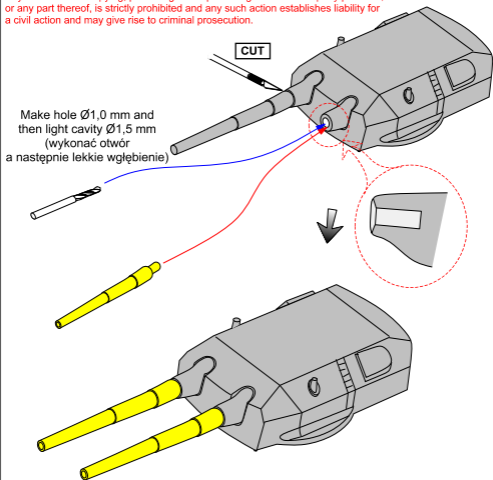

WARNING

Any unauthorized copying, producing and reproducing of ABER company products, or any part thereof, is strictly prohibited and any such action establishes liability for a civil action and may give rise to criminal prosecution.